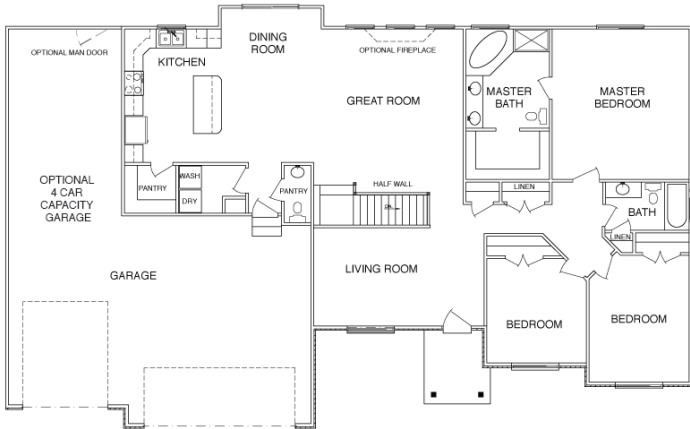

Morehead | Rambler

TOTAL SQ. FT. | **3,666** FINISHED SQ. FT. | **1,818**
 UNFINISHED SQ. FT. | **1,848** BEDS | **3** BATHS | **2.5**

MAIN FLOOR

BASEMENT

Morehead | Rambler

TOTAL SQ. FT. | **3,666** FINISHED SQ. FT. | **1,818**
UNFINISHED SQ. FT. | **1,848** BEDS | **3** BATHS | **2.5**

HOME FEATURES

- Walk-In Pantry
- 9' Ceilings on Main Floor
- Walk-In Master Closet
- 4 Car Capacity Garage
- Separate Shower w/ Garden Tub in Master Bath
- Main Floor Laundry
- Covered Porch
- Bay Window In Dining
- Double Vanity