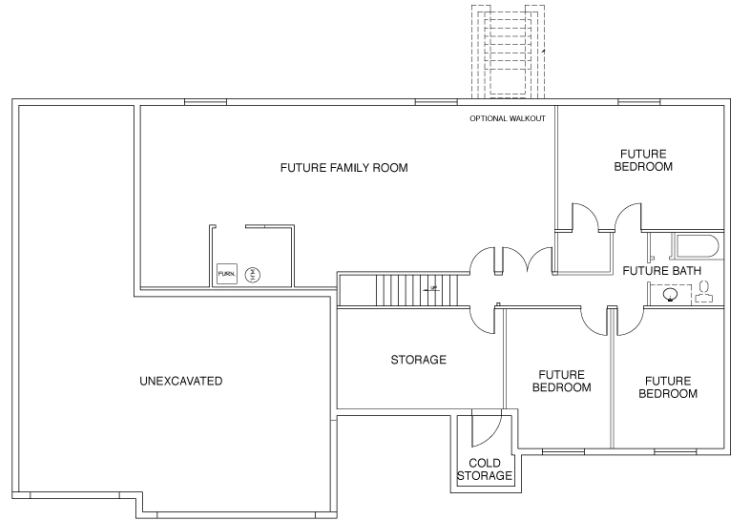

Morehead | Rambler

TOTAL SQ. FT. | **3,666** FINISHED SQ. FT. | **1,818**
 UNFINISHED SQ. FT. | **1,848** BEDS | **3** BATHS | **2.5**

MAIN FLOOR

BASEMENT

Morehead | Rambler

TOTAL SQ. FT. | **3,666** FINISHED SQ. FT. | **1,818**
UNFINISHED SQ. FT. | **1,848** BEDS | **3** BATHS | **2.5**

HOME FEATURES

- Walk-In Pantry
- 9' Ceilings on Main Floor
- Walk-In Master Closet
- 4 Car Capacity Garage
- Separate Shower w/ Garden Tub in Master Bath
- Main Floor Laundry
- Covered Porch
- Bay Window In Dining
- Double Vanity